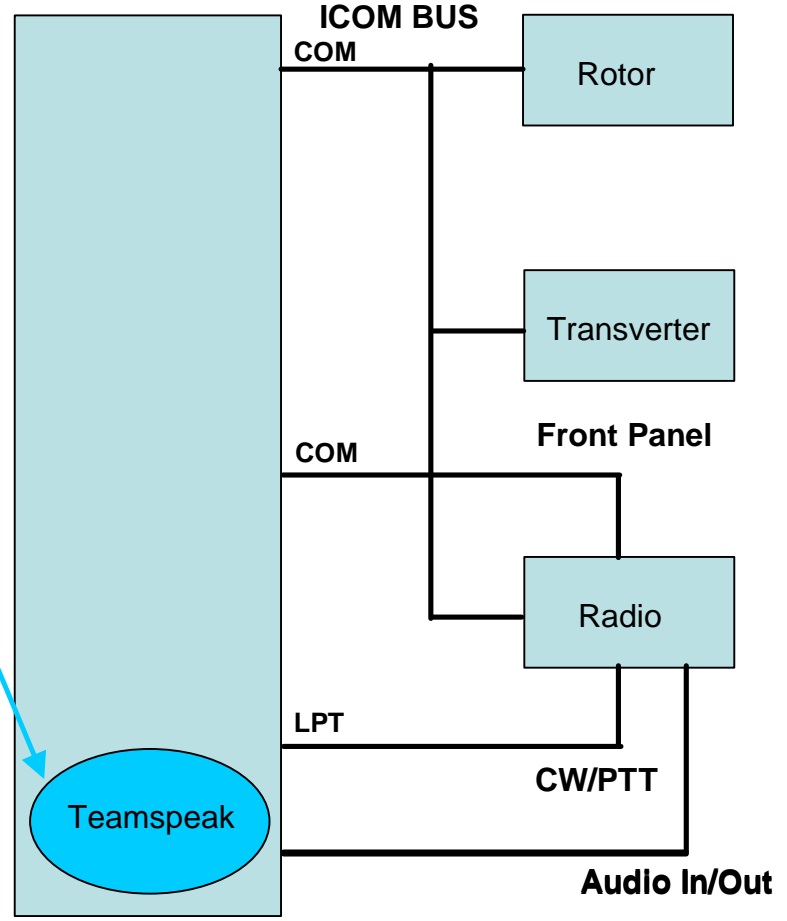

Home

Computer
Windows

Internet (broadband/modem?)

A vertical double-headed arrow with black outlines, positioned between the two computer boxes. It points both upwards and downwards, indicating a bidirectional connection.

Radio Front

COM

CW PIC

COM

Site

Computer
Linux

ICOM BUS

COM

Rotor

Transverter

COM

Front Panel

Radio

LPT

CW/PTT

Audio In/Out

Home

Computer Windows

Site

Computer Linux

Home

Site

Home

Site