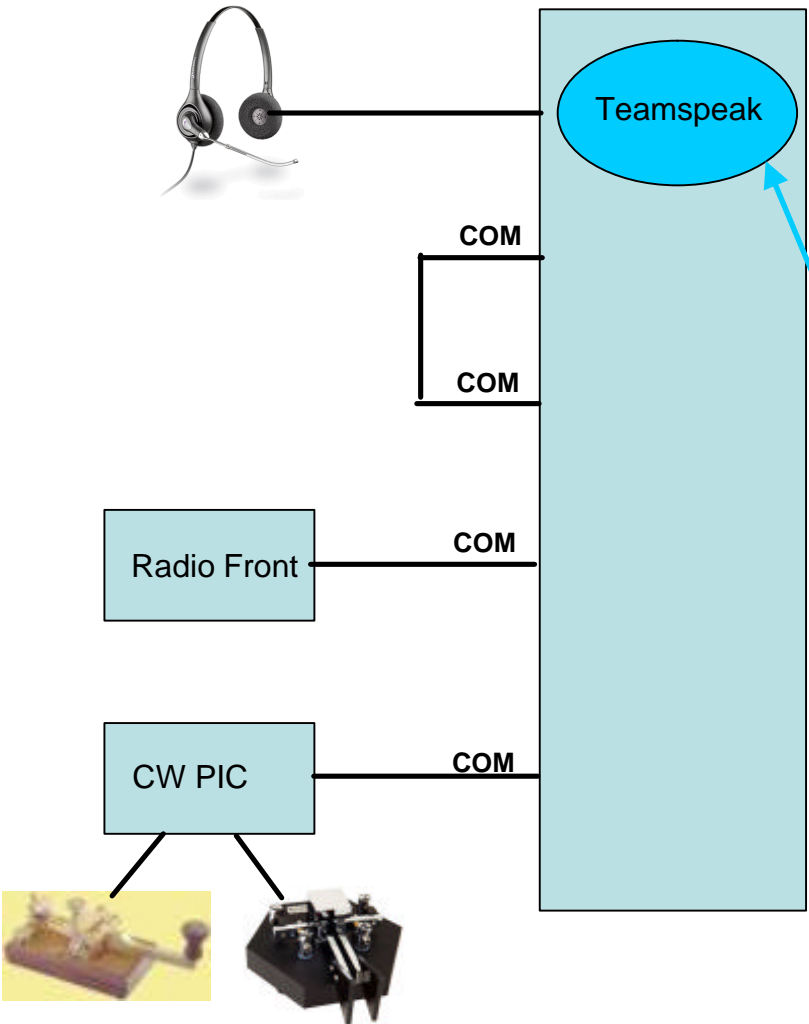

Home

Computer
Windows

Internet (broadband/modem?)

A vertical double-headed arrow with black outlines, positioned between the two computer boxes. It points both upwards and downwards, indicating a bidirectional connection.

Radio Front

COM

CW PIC

COM

Site

Computer
Linux

ICOM BUS

COM

Rotor

Transverter

COM

Front Panel

Radio

LPT

CW/PTT

Audio In/Out

Home

Computer Windows

Site

Computer Linux

Home

Site

Home

Site