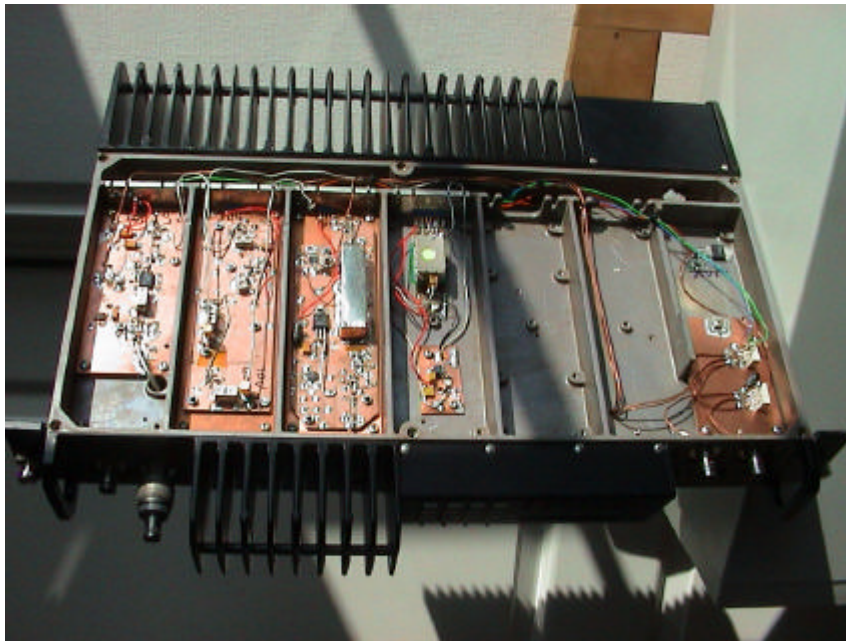

- Antenna/transverter house.
- Coax to radio house.
- Antenna rotor (YAESU).
- Transverter 1G3 (“indoor”).
- Transverter 10G (outdoor).
- Antenna about 12 m AGL.

YAESU Rotor Control

- YAESU G-800SDX.
- Easy adding external control.
- LCB PIC controller.

ICOM IC706G-MKII

- 144 MHz IF radio.
- Some other bands also.
- Detachable front panel!
- TX DC on 144 MHz output!

1G3 Station (ver2)

- IQC/PC transverter.
- Ericsson TUG 55W.
- Ericsson 1800 preamp.
- Ericsson 96 MHz LO.
- Ericsson 10MHz REF.
- LCB PIC controller.

10G Station (ver3)

- DB6NT transverter.
- DB6NT PA 5W.
- DB6NT preamp.
- Ericsson 106.5 LO.
- R&S 10MHz REF.
- LCB PIC controller.

Remote Unit

- ICOM IC-706 front panel.
- USB hub.
- 4 USB-Serial converters.
- CW PIC unit.
- Audio interface (cw sidetone).

Home

Computer
Windows

Internet (broadband/modem?)

A vertical double-headed arrow with black outlines, positioned between the two computer boxes. It points both upwards and downwards, indicating a bidirectional connection.