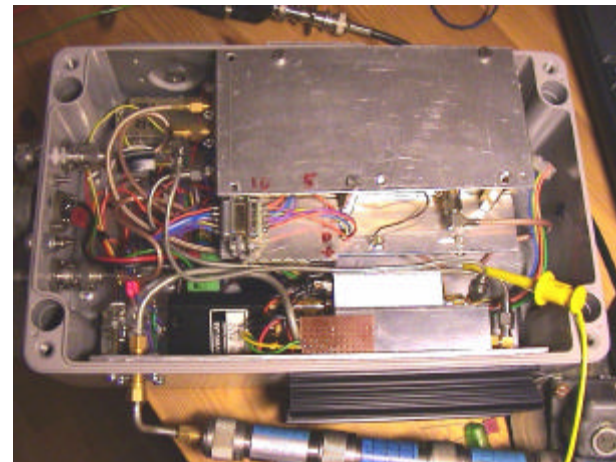

- Antenna/transverter house.
- Coax to radio house.
- Antenna rotor (YAESU).
- Transverter 1G3 (“indoor”).
- Transverter 10G (outdoor).
- Antenna about 12 m AGL.

YAESU Rotor Control

- YAESU G-800SDX.
- Easy adding external control.
- LCB PIC controller.

ICOM IC706G-MKII

- 144 MHz IF radio.
- Some other bands also.
- Detachable front panel!
- TX DC on 144 MHz output!

1G3 Station (ver2)

- IQC/PC transverter.
- Ericsson TUG 55W.
- Ericsson 1800 preamp.
- Ericsson 96 MHz LO.
- Ericsson 10MHz REF.
- LCB PIC controller.

10G Station (ver3)

- DB6NT transverter.
- DB6NT PA 5W.
- DB6NT preamp.
- Ericsson 106.5 LO.
- R&S 10MHz REF.
- LCB PIC controller.

Remote Unit

- ICOM IC-706 front panel.
- USB hub.
- 4 USB-Serial converters.
- CW PIC unit.
- Audio interface (cw sidetone).

Home

Computer
Windows

Internet (broadband/modem?)

A vertical double-headed arrow with black outlines, positioned between the two computer boxes. It points both upwards and downwards, indicating a bidirectional connection.