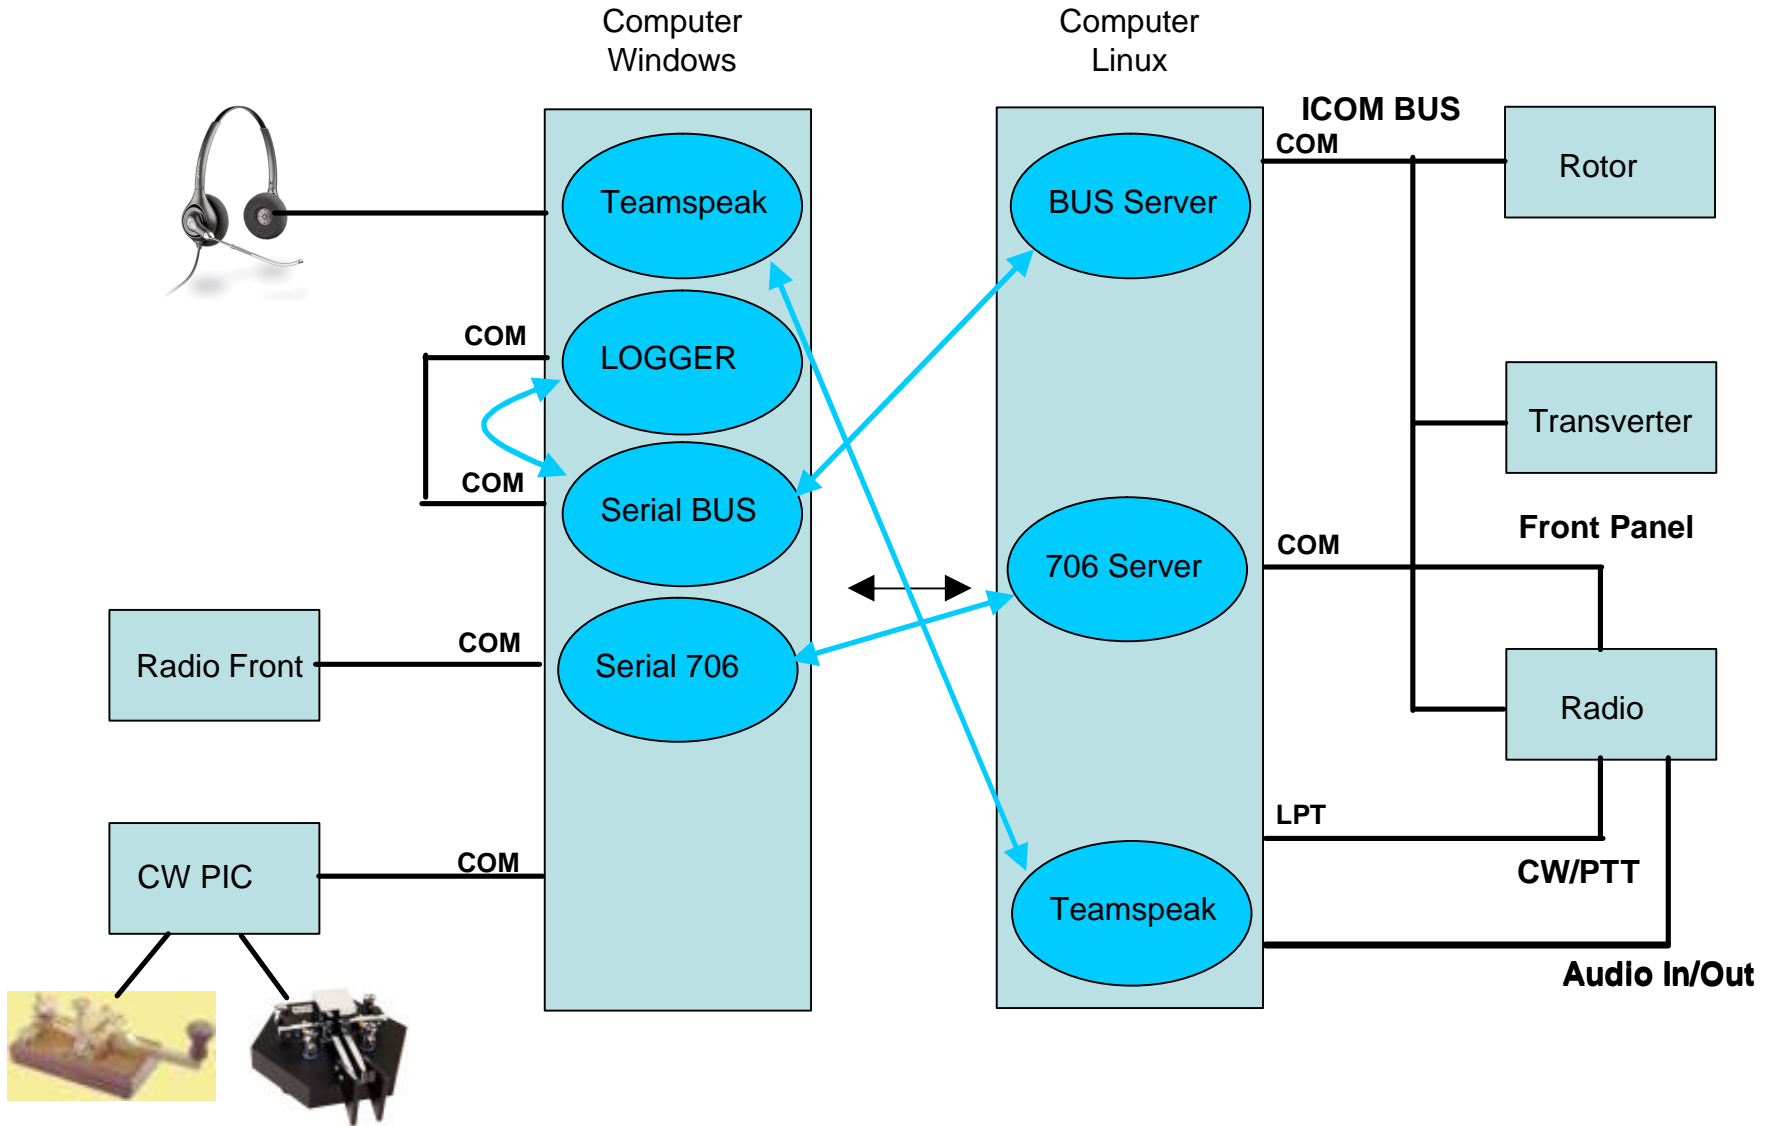

Home

Computer
Windows

Internet (broadband/modem?)

A vertical double-headed arrow with black outlines, positioned between the two computer boxes. It points both upwards and downwards, indicating a bidirectional connection.

Radio Front

COM

CW PIC

COM

Site

Computer
Linux

ICOM BUS

COM

Rotor

Transverter

COM

Front Panel

Radio

LPT

CW/PTT

Audio In/Out

Home

Computer Windows

Site

Computer Linux

Home

Site

Home

Site