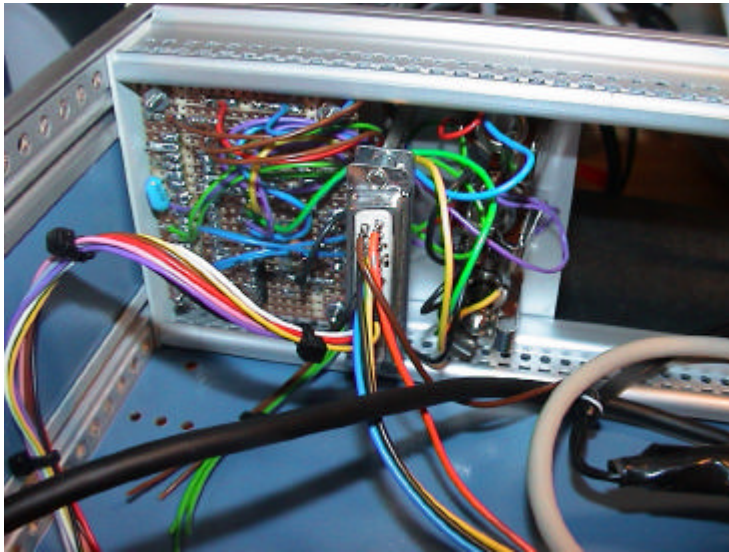

ICOM IC706G-MKII

- 144 MHz IF radio.
- Some other bands also.
- Detachable front panel!
- TX DC on 144 MHz output!

1G3 Station (ver2)

- IQC/PC transverter.
- Ericsson TUG 55W.
- Ericsson 1800 preamp.
- Ericsson 96 MHz LO.
- Ericsson 10MHz REF.
- LCB PIC controller.

10G Station (ver3)

- DB6NT transverter.
- DB6NT PA 5W.
- DB6NT preamp.
- Ericsson 106.5 LO.
- R&S 10MHz REF.
- LCB PIC controller.

Remote Unit

- ICOM IC-706 front panel.
- USB hub.
- 4 USB-Serial converters.
- CW PIC unit.
- Audio interface (cw sidetone).

Home

Computer
Windows

Internet (broadband/modem?)

A vertical double-headed arrow with black outlines, positioned between the two computer boxes. It points both upwards and downwards, indicating a bidirectional connection.