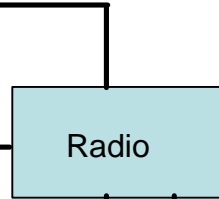

Home

Computer
Windows

Internet (broadband/modem?)

A vertical double-headed arrow with black outlines, positioned between the two computer boxes. It points both upwards and downwards, indicating a bidirectional connection.

Computer
Windows

Site

Computer
Linux

ICOM BUS

COM

Rotor

Transverter

COM

Front Panel

Radio

LPT

CW/PTT

Audio In/Out

Home

Computer
Windows

COM
COM