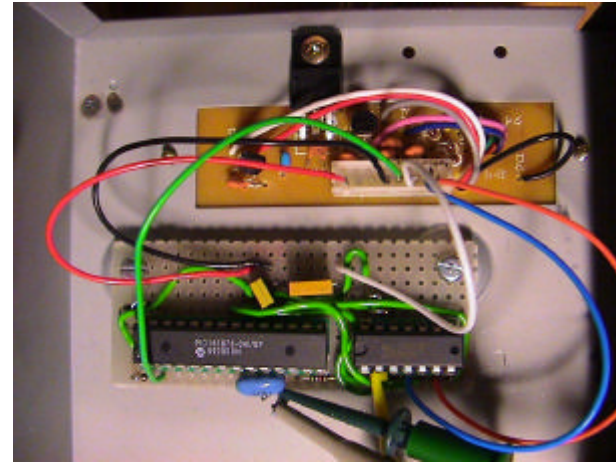

Radio Station

SM7LCB

ROS-Project

Remote Operated Station

By Ulf / SM0LCB

Remote site (radio)

- Radio/computer house.
- Coax to antenna house.
- Computer old Dell (Linux).
- ADSL via local WLAN link.

Remote site (antenna)

- Antenna/transverter house.
- Coax to radio house.
- Antenna rotor (YAESU).
- Transverter 1G3 (“indoor”).
- Transverter 10G (outdoor).
- Antenna about 12 m AGL.

YAESU Rotor Control

- YAESU G-800SDX.
- Easy adding external control.
- LCB PIC controller.

ICOM IC706G-MKII

- 144 MHz IF radio.
- Some other bands also.
- Detachable front panel!
- TX DC on 144 MHz output!

1G3 Station (ver2)

- IQC/PC transverter.
- Ericsson TUG 55W.
- Ericsson 1800 preamp.
- Ericsson 96 MHz LO.
- Ericsson 10MHz REF.
- LCB PIC controller.

Home

Computer
Windows

Internet (broadband/modem?)

A vertical double-headed arrow with black outlines, positioned between the two computer boxes. It points both upwards and downwards, indicating a bidirectional connection.