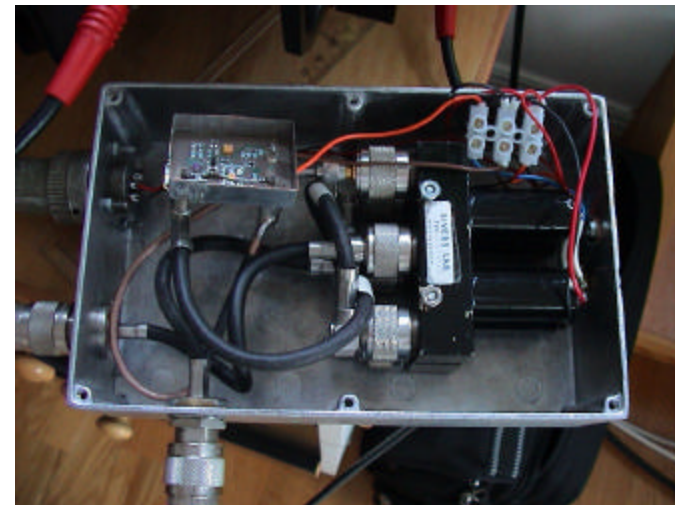

- Antenna/transverter house.
- Coax to radio house.
- Antenna rotor (YAESU).
- Transverter 1G3 (“indoor”).
- Transverter 10G (outdoor).
- Antenna about 12 m AGL.

YAESU Rotor Control

- YAESU G-800SDX.
- Easy adding external control.
- LCB PIC controller.

ICOM IC706G-MKII

- 144 MHz IF radio.
- Some other bands also.
- Detachable front panel!
- TX DC on 144 MHz output!

1G3 Station (ver2)

- IQC/PC transverter.
- Ericsson TUG 55W.
- Ericsson 1800 preamp.
- Ericsson 96 MHz LO.
- Ericsson 10MHz REF.
- LCB PIC controller.

10G Station (ver3)

- DB6NT transverter.
- DB6NT PA 5W.
- DB6NT preamp.
- Ericsson 106.5 LO.
- R&S 10MHz REF.
- LCB PIC controller.

Remote Unit

- ICOM IC-706 front panel.
- USB hub.
- 4 USB-Serial converters.
- CW PIC unit.
- Audio interface (cw sidetone).

Home

Computer
Windows

Internet (broadband/modem?)

A vertical double-headed arrow with black outlines, positioned between the two computer boxes. It points both upwards and downwards, indicating a bidirectional connection.