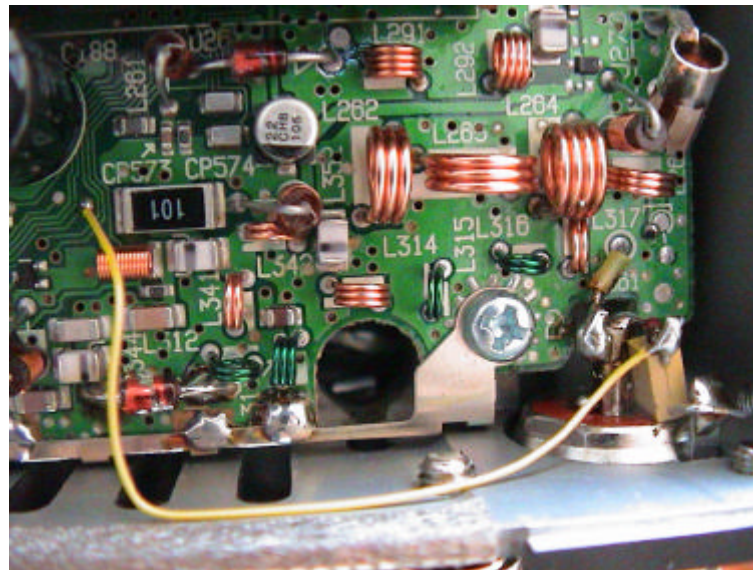

- Antenna/transverter house.
- Coax to radio house.
- Antenna rotor (YAESU).
- Transverter 1G3 (“indoor”).
- Transverter 10G (outdoor).
- Antenna about 12 m AGL.

YAESU Rotor Control

- YAESU G-800SDX.
- Easy adding external control.
- LCB PIC controller.

ICOM IC706G-MKII

- 144 MHz IF radio.
- Some other bands also.
- Detachable front panel!
- TX DC on 144 MHz output!

1G3 Station (ver2)

- IQC/PC transverter.
- Ericsson TUG 55W.
- Ericsson 1800 preamp.
- Ericsson 96 MHz LO.
- Ericsson 10MHz REF.
- LCB PIC controller.

10G Station (ver3)

- DB6NT transverter.
- DB6NT PA 5W.
- DB6NT preamp.
- Ericsson 106.5 LO.
- R&S 10MHz REF.
- LCB PIC controller.

Remote Unit

- ICOM IC-706 front panel.
- USB hub.
- 4 USB-Serial converters.
- CW PIC unit.
- Audio interface (cw sidetone).

Home

Computer
Windows

Internet (broadband/modem?)

A vertical double-headed arrow with black outlines, positioned between the two computer boxes. It points both upwards and downwards, indicating a bidirectional connection.