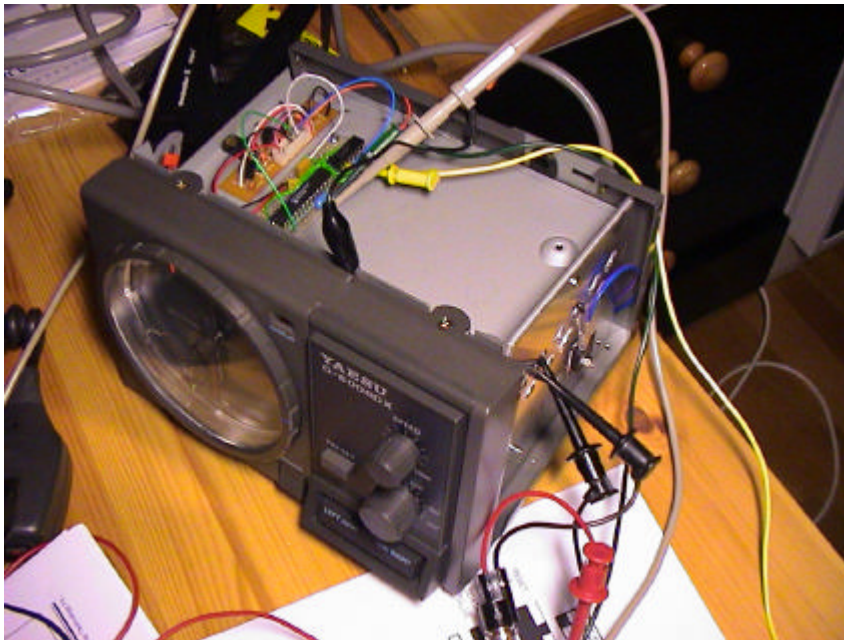

Radio Station

SM7LCB

ROS-Project

Remote Operated Station

By Ulf / SM0LCB

Remote site (radio)

- Radio/computer house.
- Coax to antenna house.
- Computer old Dell (Linux).
- ADSL via local WLAN link.

Remote site (antenna)

- Antenna/transverter house.
- Coax to radio house.
- Antenna rotor (YAESU).
- Transverter 1G3 (“indoor”).
- Transverter 10G (outdoor).
- Antenna about 12 m AGL.

YAESU Rotor Control

- YAESU G-800SDX.
- Easy adding external control.
- LCB PIC controller.

ICOM IC706G-MKII

- 144 MHz IF radio.
- Some other bands also.
- Detachable front panel!
- TX DC on 144 MHz output!

1G3 Station (ver2)

- IQC/PC transverter.
- Ericsson TUG 55W.
- Ericsson 1800 preamp.
- Ericsson 96 MHz LO.
- Ericsson 10MHz REF.
- LCB PIC controller.

Home

Computer
Windows

Internet (broadband/modem?)

A vertical double-headed arrow with black outlines, positioned between the two computer boxes. It points both upwards and downwards, indicating a bidirectional connection.