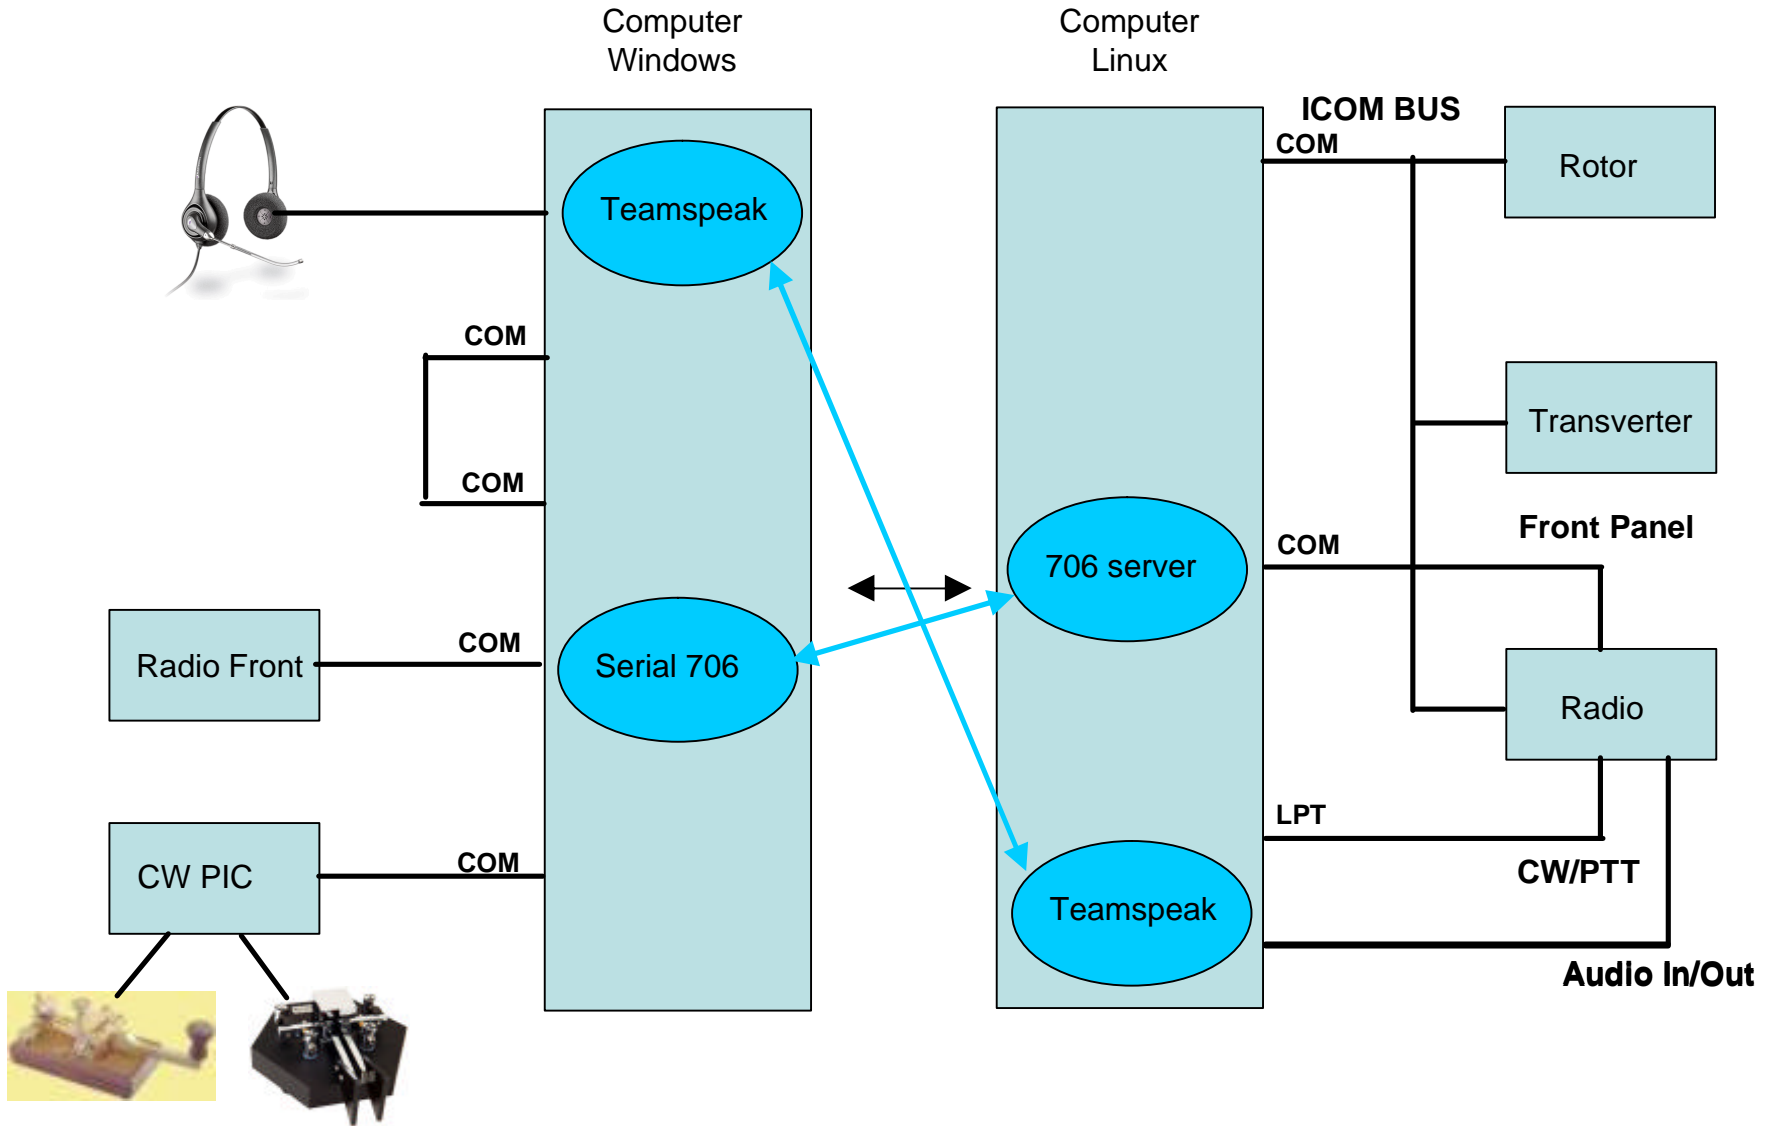

Home

Computer
Windows

Internet (broadband/modem?)

A vertical double-headed arrow with black outlines, positioned between the two computer boxes. It points both upwards and downwards, indicating a bidirectional connection.

Radio Front

COM

CW PIC

COM

Site

Computer
Linux

ICOM BUS

COM

Rotor

Transverter

COM

Front Panel

Radio

LPT

CW/PTT

Audio In/Out

Home

Computer Windows

Site

Computer Linux

Home

Site

Home

Site