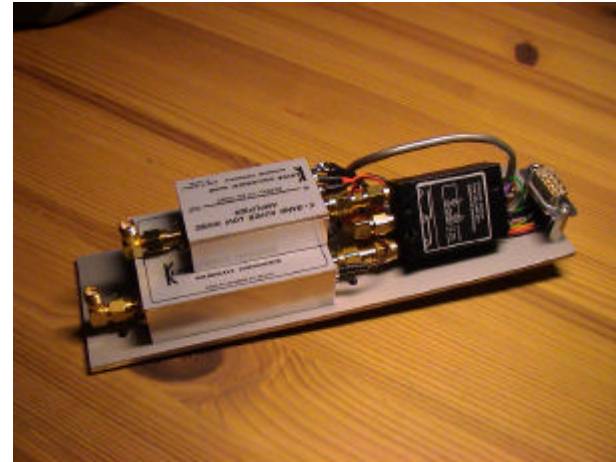

- Antenna/transverter house.
- Coax to radio house.
- Antenna rotor (YAESU).
- Transverter 1G3 (“indoor”).
- Transverter 10G (outdoor).
- Antenna about 12 m AGL.

YAESU Rotor Control

- YAESU G-800SDX.
- Easy adding external control.
- LCB PIC controller.

ICOM IC706G-MKII

- 144 MHz IF radio.
- Some other bands also.
- Detachable front panel!
- TX DC on 144 MHz output!

1G3 Station (ver2)

- IQC/PC transverter.
- Ericsson TUG 55W.
- Ericsson 1800 preamp.
- Ericsson 96 MHz LO.
- Ericsson 10MHz REF.
- LCB PIC controller.

10G Station (ver3)

- DB6NT transverter.
- DB6NT PA 5W.
- DB6NT preamp.
- Ericsson 106.5 LO.
- R&S 10MHz REF.
- LCB PIC controller.

Remote Unit

- ICOM IC-706 front panel.
- USB hub.
- 4 USB-Serial converters.
- CW PIC unit.
- Audio interface (cw sidetone).

Home

Computer
Windows

Internet (broadband/modem?)

A vertical double-headed arrow with black outlines, positioned between the two computer boxes. It points both upwards and downwards, indicating a bidirectional connection.